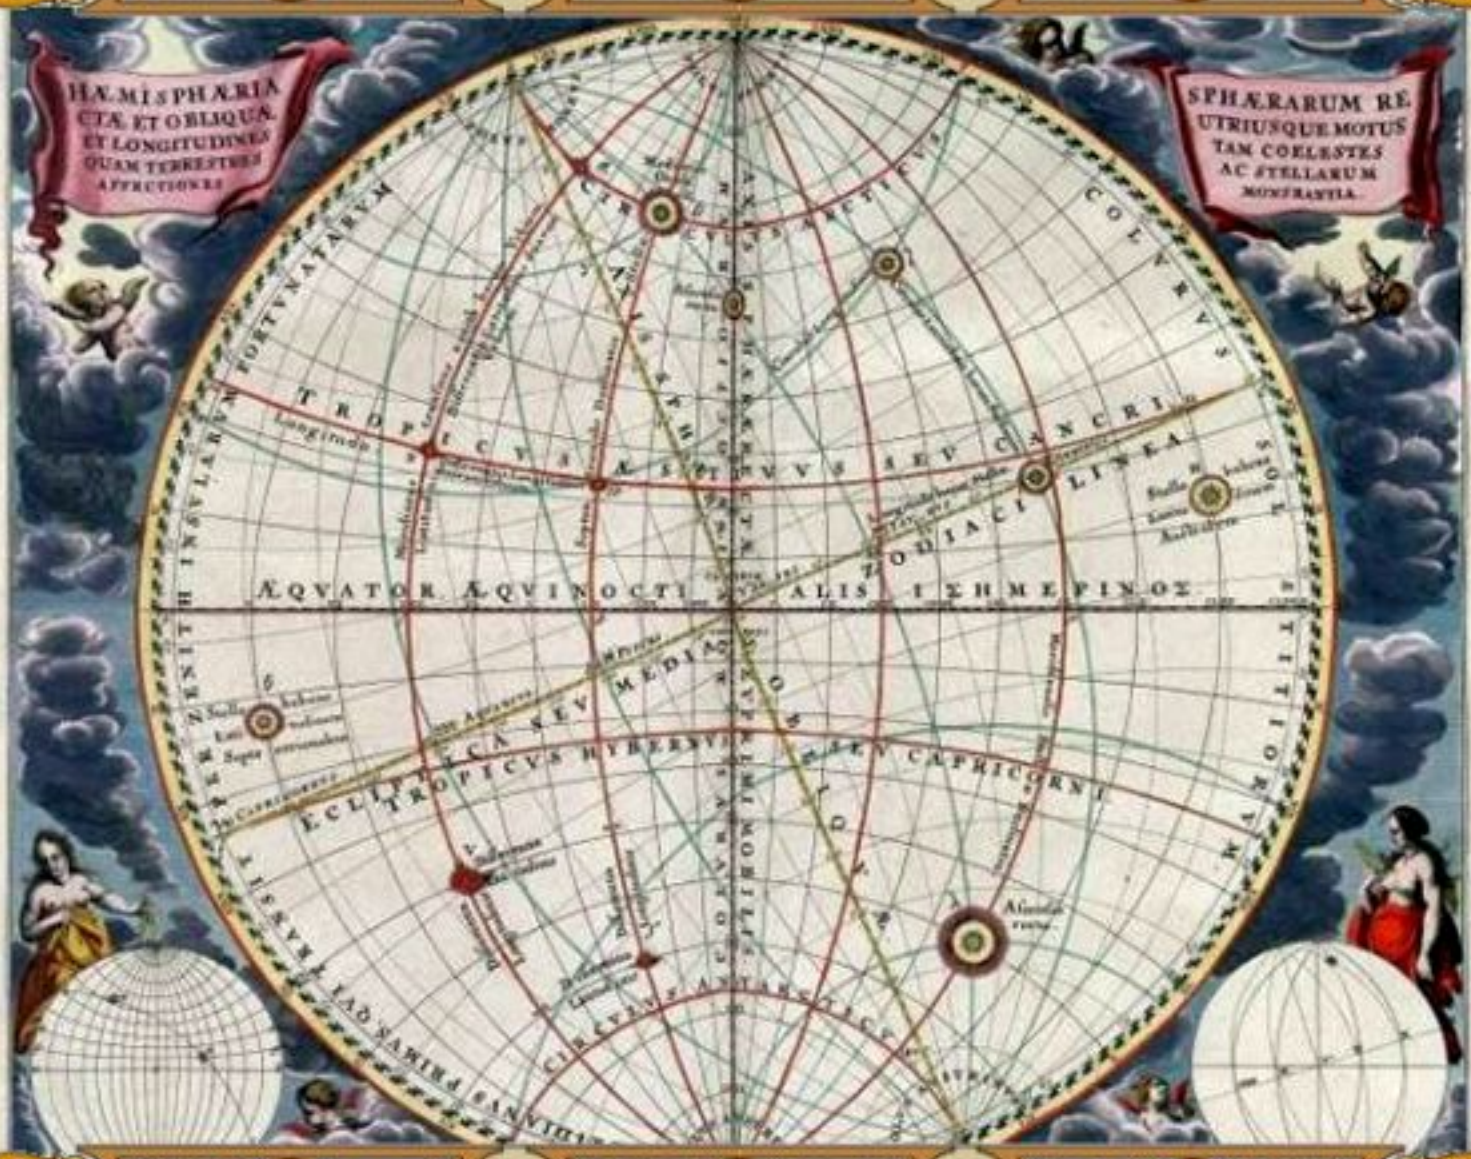

HAEMISPHERIA
CIA ET OBLIQUA
ET LONGITUDINES
QUAM TERRESTRES
AFFRONTANT

SPHARARUM RE-
UTRIUSQUE MOTUS
TAM COELESTES
AC STELLARUM
MONSTRANTIA