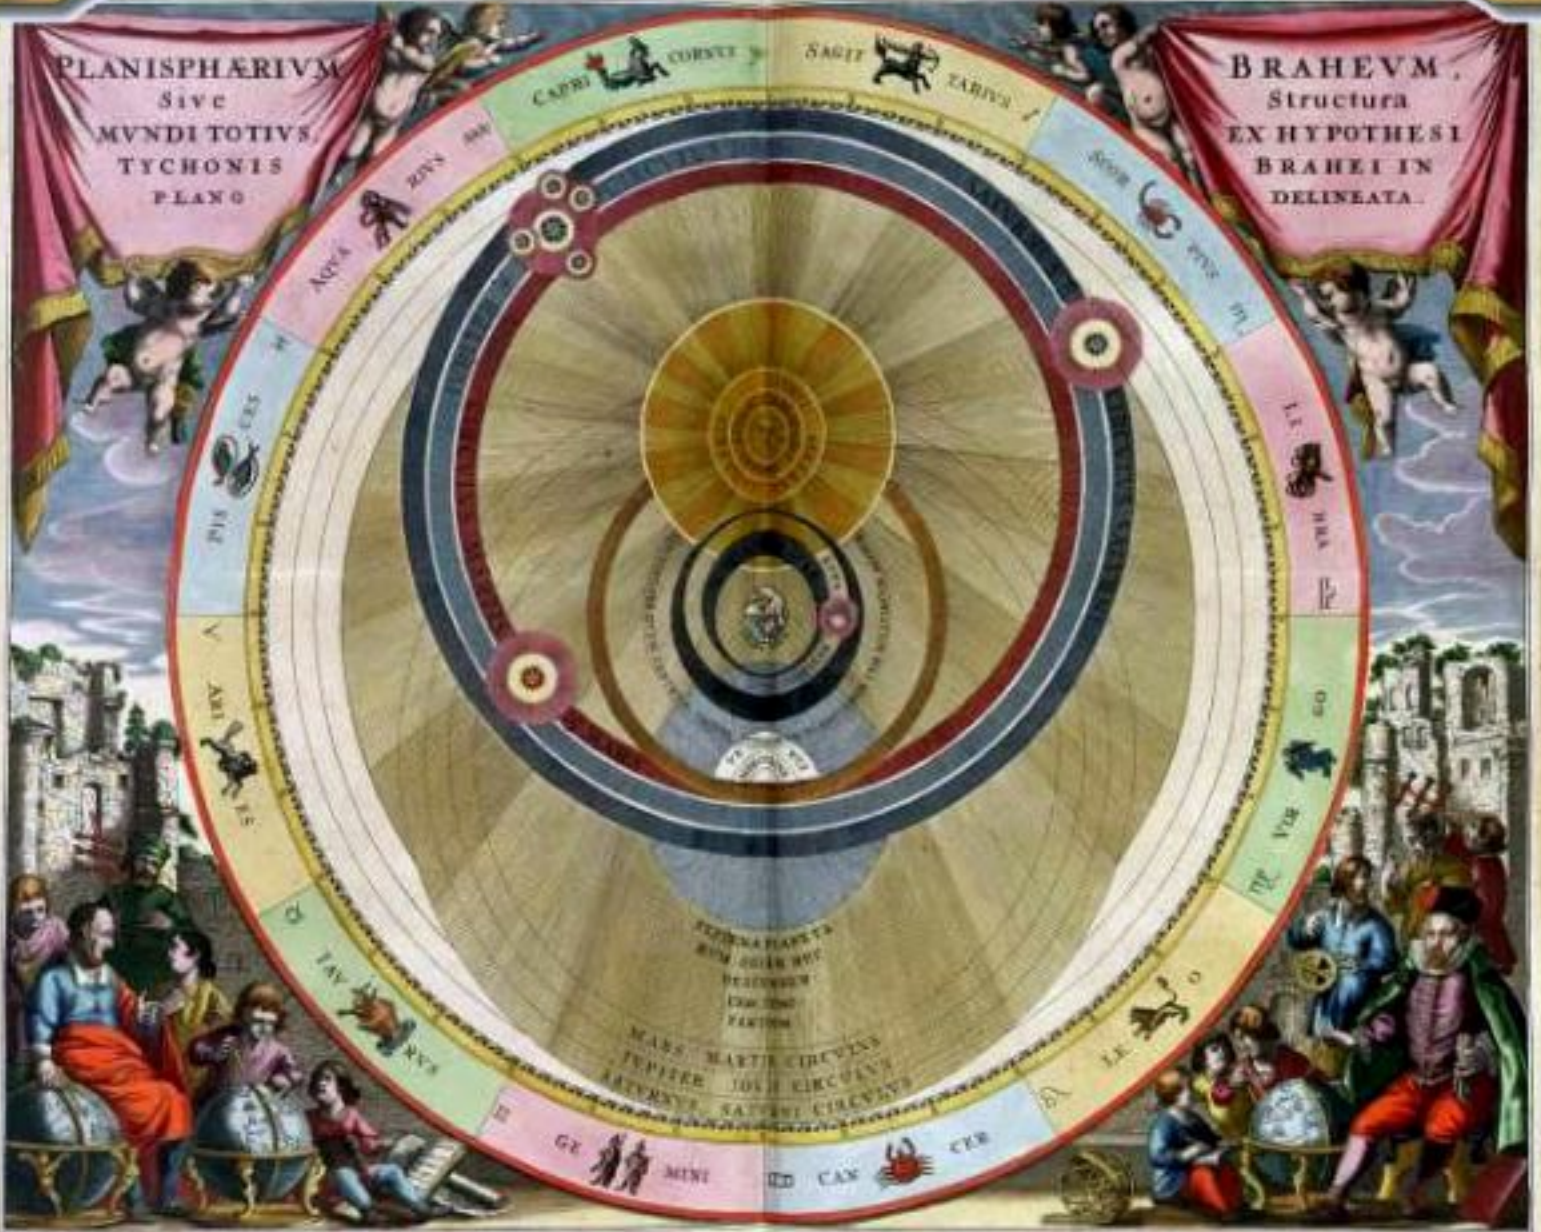

PLANISPHERIVM
Sive
MVNDI TOTIVS
TYCHONIS
PLANO

BRAHEVM.
Structura
EX HYPOTHESI
BRAHEI IN
DELINEATA.