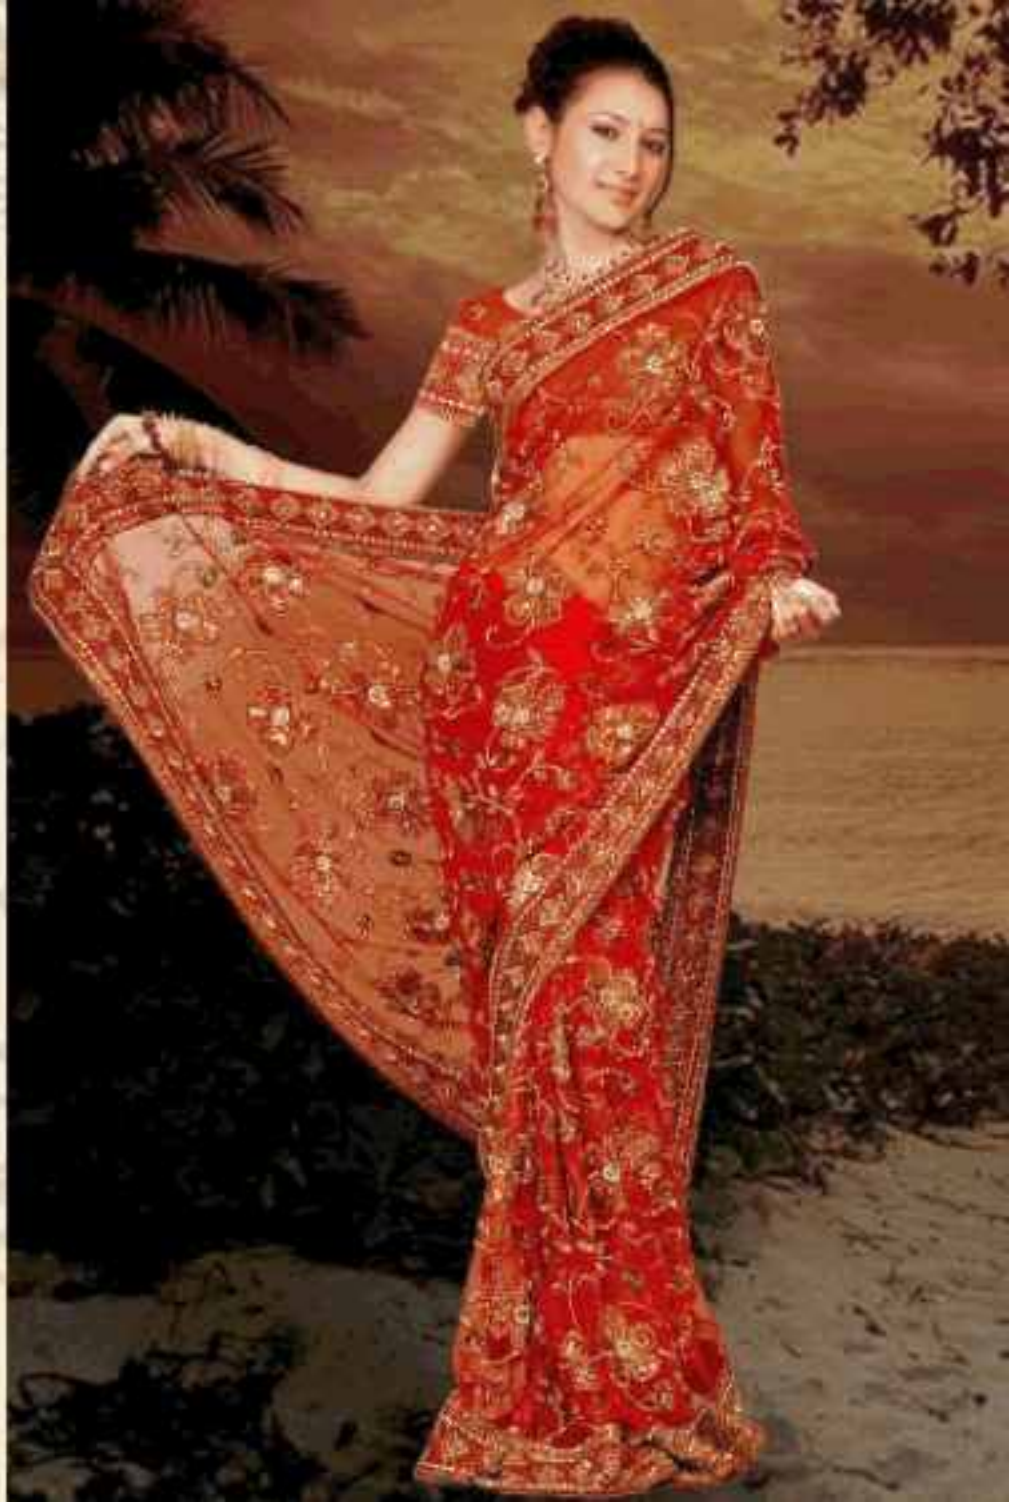

# SARI 9

1020

Beauty

Do a  
orned  
saree with  
the upper  
part and a  
classic  
effect  
look

SEMI STITCHED BLOUSE  
MMS 1209

Shipping  
size  
with crushed  
cut work  
and printed  
poka pati.

Crushed

Pretty  
woman